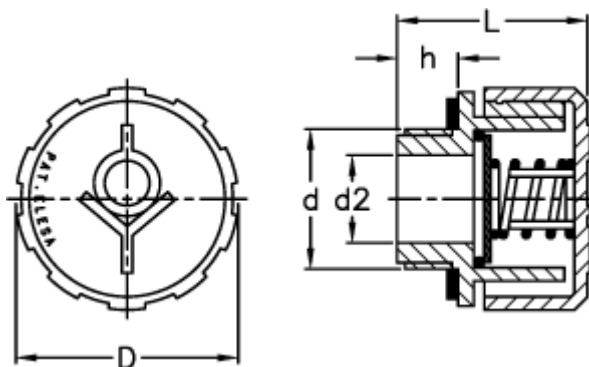

# Data Sheet

Article number: 2311054656

Description: E+G Valve breather cap  
SFV.1/4-100 mb

## Measures

---

D = 31  
d = G 1/4  
d2 = 8  
h = 9.5  
L = 29.5